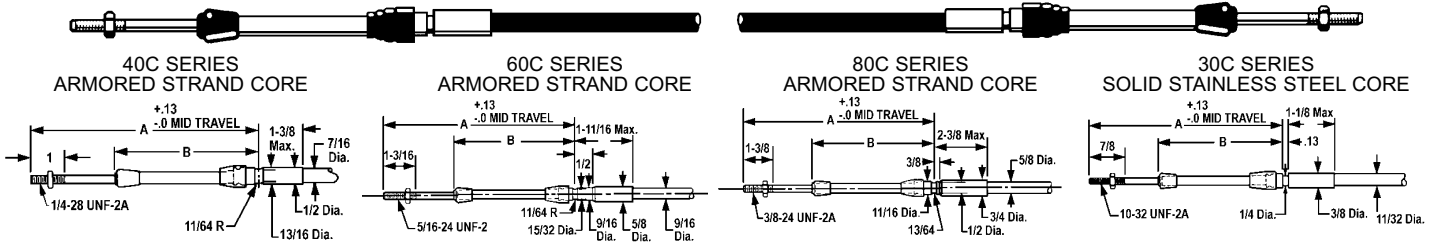

MORSE/TELEFLEX CLAMP and CLAMP PUSH-PULL CABLES

PUSH-PULL CABLES MADE HERE TO ORDER ANY LENGTH
BAUM HYDRAULICS IS AN AUTHORIZED MORSE MASTER CABLE ASSEMBLER
ALL CABLES ARE TESTED TO FACTORY SPECIFICATIONS and CANNOT BE RETURNED

Travel Inches	A DIMENSION CLAMP TYPE					B DIMENSION CLAMP TYPE				
	1"	2"	3"	4"	5"	1"	2"	3"	4"	5"
30 SERIES	3-11/16"	5-3/16"	6-11/16"	8-3/16"	9-11/16"	2-5/16"	3-5/16"	4-5/16"	5-5/16"	6-5/16"
40 SERIES	4"	5-1/2"	7"	8-1/2"	10"	2-1/2"	3-1/2"	4-1/2"	5-1/2"	6-1/2"
60 SERIES	4-3/8"	5-7/8"	7-3/8"	8-7/8"	10-3/8"	2-11/16"	3-11/16"	4-11/16"	5-11/16"	6-11/16"
80 SERIES	--	6-11/16"	8-3/16"	9-11/16"	11-11/16"	--	4-1/4"	5-1/4"	6-1/4"	7-3/4"