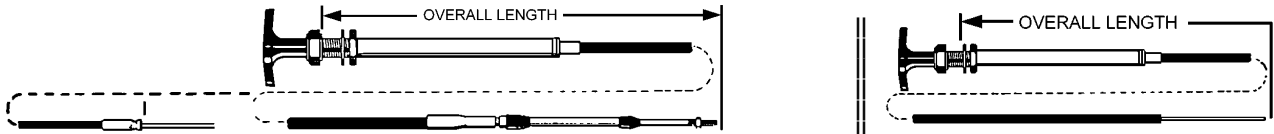

**POSITIVE LOCK CABLES**  
FOR PTO, THROTTLE, CHOKE, DIESEL SHUTOFF and STOP

Length Inches	Part Number	Our Sequence Number	Per Each	Part Number	Our Sequence Number	Per Each	Part Number	Our Sequence Number	Per Each
<b>EXTRA LIGHT DUTY BULKHEAD</b>			<b>LIGHT DUTY BULKHEAD</b>			<b>STANDARD DUTY BULKHEAD</b>			
30L Series 3" Travel			30 Series 3" Travel 3/16" Thread			40 Series 3" Travel 1/4" Thread			
60	43141-60	DC4830	\$45.31	43143-3-60	DC4890	\$49.37	43145-3-60	DC5228	\$67.32
120	43141-120	DC4832	50.29	43143-3-120	DC4892	54.35	43145-3-120	DC5229	77.38
180	43141-180	DC4834	55.16	43143-3-180	DC4894	59.22	43145-3-180	DC5230	87.52
240	43141-240	DC4836	60.12	43143-3-240	DC4896	64.18	43145-3-240	DC5231	97.82
360	43141-360	DC4838	70.01	43143-3-360	DC4898	74.07	43145-3-360	DC5233	118.13

Length Inches	Part Number	Our Sequence Number	Per Each	Part Number	Our Sequence Number	Per Each	Part Number	Our Sequence Number	Per Each			
<b>EXTRA LIGHT DUTY CLAMP</b>			<b>LIGHT DUTY CLAMP</b>			<b>STANDARD DUTY CLAMP</b>			<b>EXTRA LIGHT DUTY WIRE END</b>			
30L Series 3" Travel			30 Series 3" Travel 3/16" Thd			40 Series 3" Travel 1/4" Thd.			30L Series 3" Travel			
60	43146-60	DC4900	\$44.35	43142-3-60	DC4860	\$48.41	43144-3-60	DC5207	\$63.48	309367-3-60	736454	\$29.47
120	43146-120	DC4902	49.34	43142-3-120	DC4862	53.40	43144-3-120	DC5208	73.54	309367-3-120	736455	34.01
180	43146-180	DC4904	54.21	43142-3-180	DC4864	58.27	43144-3-180	DC5209	83.67	309367-3-180	736456	38.46
240	43146-240	DC4906	59.17	43142-3-240	DC4866	63.23	43144-3-240	DC5210	93.98	309367-3-240	736457	42.98
360	43146-360	DC4908	69.05	43142-3-360	DC4868	73.12	43144-3-360	DC5212	114.28	309367-3-360	736458	51.99