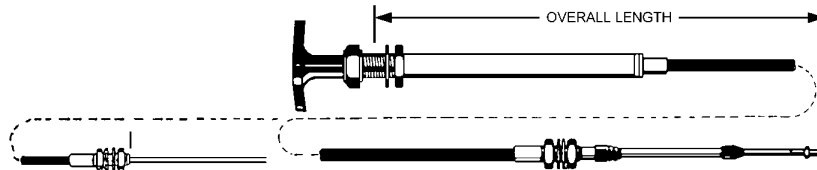

**POSITIVE LOCK CABLES**  
FOR PTO, THROTTLE, CHOKE, DIESEL SHUTOFF and STOP

Length Inches	Part Number	Our Sequence Number	Per Each	Part Number	Our Sequence Number	Per Each	Part Number	Our Sequence Number	Per Each
<b>EXTRA LIGHT DUTY BULKHEAD</b>			<b>LIGHT DUTY BULKHEAD</b>			<b>STANDARD DUTY BULKHEAD</b>			
30L Series 3" Travel			30 Series 3" Travel 3/16" Thread			40 Series 3" Travel 1/4" Thread			
60	43141-60	DC4830	\$45.31	43143-3-60	DC4890	\$49.37	43145-3-60	DC5228	\$67.32
120	43141-120	DC4832	50.29	43143-3-120	DC4892	54.35	43145-3-120	DC5229	77.38
180	43141-180	DC4834	55.16	43143-3-180	DC4894	59.22	43145-3-180	DC5230	87.52
240	43141-240	DC4836	60.12	43143-3-240	DC4896	64.18	43145-3-240	DC5231	97.82
360	43141-360	DC4838	70.01	43143-3-360	DC4898	74.07	43145-3-360	DC5233	118.13

Length Inches	Part Number	Our Sequence Number	Per Each	Part Number	Our Sequence Number	Per Each	Part Number	Our Sequence Number	Per Each			
<b>EXTRA LIGHT DUTY CLAMP</b>			<b>LIGHT DUTY CLAMP</b>			<b>STANDARD DUTY CLAMP</b>			<b>EXTRA LIGHT DUTY WIRE END</b>			
30L Series 3" Travel			30 Series 3" Travel 3/16" Thd			40 Series 3" Travel 1/4" Thd.			30L Series 3" Travel			
60	43146-60	DC4900	\$44.35	43142-3-60	DC4860	\$48.41	43144-3-60	DC5207	\$63.48	309367-3-60	736454	\$29.47
120	43146-120	DC4902	49.34	43142-3-120	DC4862	53.40	43144-3-120	DC5208	73.54	309367-3-120	736455	34.01
180	43146-180	DC4904	54.21	43142-3-180	DC4864	58.27	43144-3-180	DC5209	83.67	309367-3-180	736456	38.46
240	43146-240	DC4906	59.17	43142-3-240	DC4866	63.23	43144-3-240	DC5210	93.98	309367-3-240	736457	42.98
360	43146-360	DC4908	69.05	43142-3-360	DC4868	73.12	43144-3-360	DC5212	114.28	309367-3-360	736458	51.99