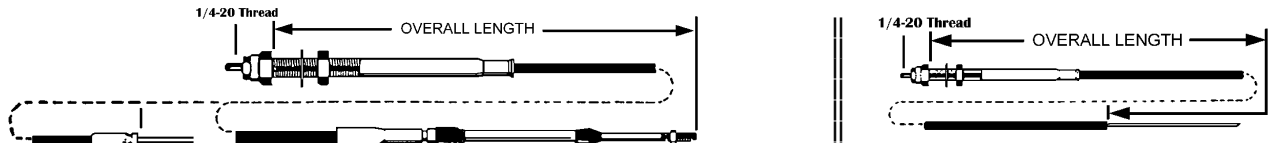

Length Inches	Part Number	Part Number	Part Number				
EXTRA LIGHT DUTY CLAMP		LIGHT DUTY CLAMP		STANDARD DUTY CLAMP		EXTRA LIGHT DUTY WIRE END	
30L Series 3" Travel		30 Series 3" Travel		40 Series 3" Travel		30L Series 3" Travel	
60	48713-60	38038-3-60	38046-3-60	48711-60			
120	48713-120	38038-3-120	38046-3-120	48711-120			
180	48713-180	38038-3-180	38046-3-180	48711-180			
240	48713-240	38038-3-240	38046-3-240	48711-240			
300	48713-300	38038-3-300	38046-3-300	48711-300			
360	48713-360	38038-3-360	38046-3-360	48711-360