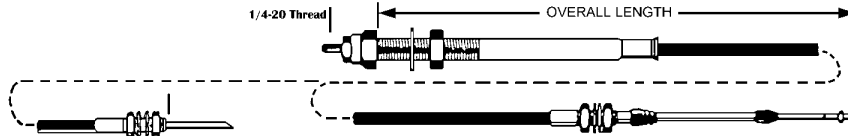

UTILITY CABLES
FOR PTO, THROTTLE, CHOKE, DIESEL SHUTOFF and STOP

CABLES BUILT TO YOUR SPECIFICATIONS - CALL US FOR PRICE QUOTE

Length Inches	Part Number	Part Number	Part Number		
EXTRA LIGHT DUTY BULKHEAD		LIGHT DUTY BULKHEAD		STANDARD DUTY BULKHEAD	
30L Series 3" Travel		30 Series 3" Travel		40 Series 3" Travel	
60	48712-60	38033-3-60	38043-3-60		
120	48712-120	38033-3-120	38043-3-120		
180	48712-180	38033-3-180	38043-3-180		
240	48712-240	38033-3-240	38043-3-240		
300	48712-300	38033-3-300	38043-3-300		
360	48712-360	38033-3-360	38043-3-360