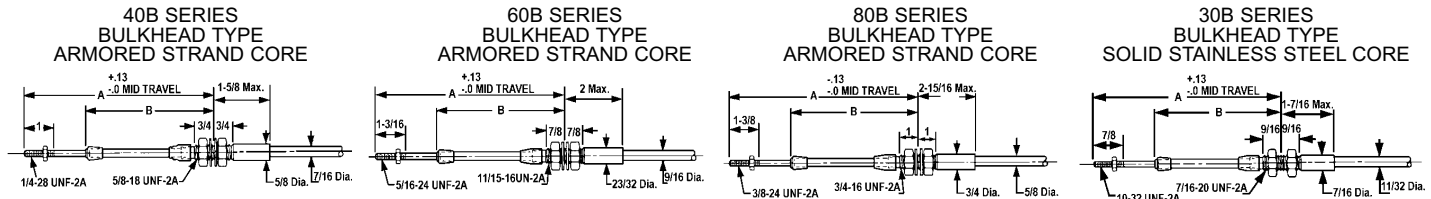

MORSE/TELEFLEX BULKHEAD and BULKHEAD PUSH-PULL CABLES

PUSH-PULL CABLES MADE HERE TO ORDER ANY LENGTH
BAUM HYDRAULICS IS AN AUTHORIZED MORSE MASTER CABLE ASSEMBLER
ALL CABLES ARE TESTED TO FACTORY SPECIFICATIONS and CANNOT BE RETURNED

Travel Inches	A DIMENSION BULKHEAD TYPE					B DIMENSION BULKHEAD TYPE				
	1"	2"	3"	4"	5"	1"	2"	3"	4"	5"
30 SERIES	4-3/8"	5-7/8"	7-3/8"	8-7/8"	10-3/8"	3"	4"	5"	6"	7"
40 SERIES	4-5/8"	6-1/8"	7-5/8"	9-1/8"	10 5/8"	3-1/8"	4-1/8"	5-1/8"	6-1/8"	7-1/8"
60 SERIES	5-1/16"	6-9/16"	8-1/16"	9-9/16"	11-1/16"	3-3/8"	4-3/8"	5-3/8"	6-3/8"	7-3/8"
80 SERIES	--	7-3/16"	8-11/16"	10-3/16"	11-11/16"	--	4-3/4"	5-3/4"	6-3/4"	7-3/4"